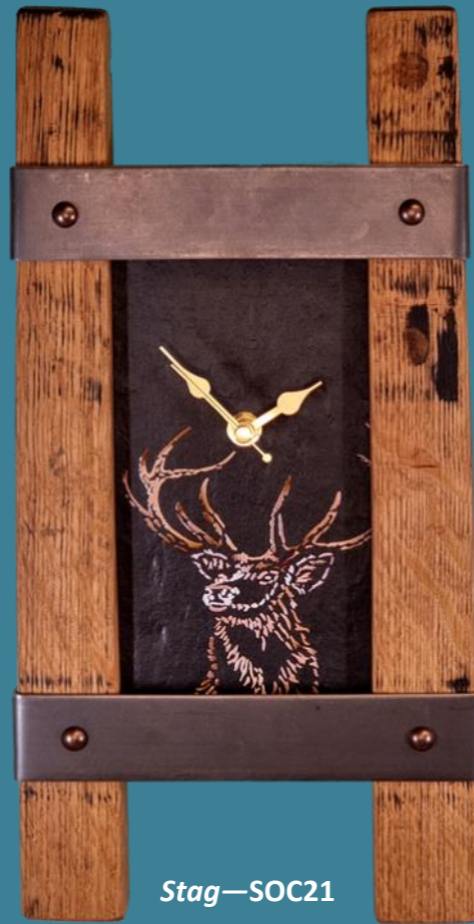

Poppies—SOC53

Puffins—SOC63

*Slate Twin Stave Clock*— 22cm W x 38cm H

Our Stone & Oak range of clocks are all lovingly handmade from reclaimed Scottish oak whisky barrels & feature a slate centrepiece with vibrant artwork.

*Coo—SOC11*

*Stag—SOC21*

*Thistle—SOC31*

All our clocks are fully boxed, complete with protective fittings to prevent damage to the clock hands and mechanism during transport.

*Slate Hanger*— 10cm W x 13cm H