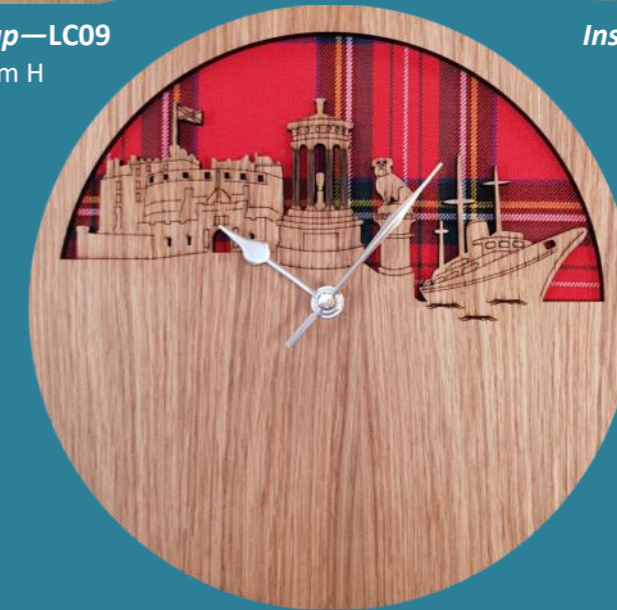

# Clocks

**Forth Bridges Clock—LC07**  
30 cm W x 21 cm H

All our clocks are fully boxed, complete with protective fittings to prevent damage to the clock hands and mechanism during transport.

**Highland Cow Clock—LC14**  
23 cm W x 25 cm H

**Stag Clock—LC16**  
25cm Diameter

All our clocks are offered with a number of tartans, To view the most up to date selection of tartans available, please visit our website [www.LTCreations.co.uk](http://www.LTCreations.co.uk)

**Framed Scotland Map—LC09**  
14.5 cm W x 21 cm H

**Inset Scotland Map—LC08**  
12 cm W x 18.5 cm H

**Edinburgh Skyline—LC02**  
25cm Diameter

All our clocks are produced from oak veneered wood and coated with teak oil to enhance the finish and preserve their condition.

# Whisky Barrel Clocks

*Small Tweed  
Mantle Clock—C02*  
20 cm H

*Small Mantle Clock—C06*  
20 cm H

*Medium Tweed  
Wall Clock—C03*  
32 cm H

*Twin Stave Wall Clock*  
22cm W x 38 cm H

With oak Whisky Barrel staves every piece of wood is different in size, colour, finish and appearance.