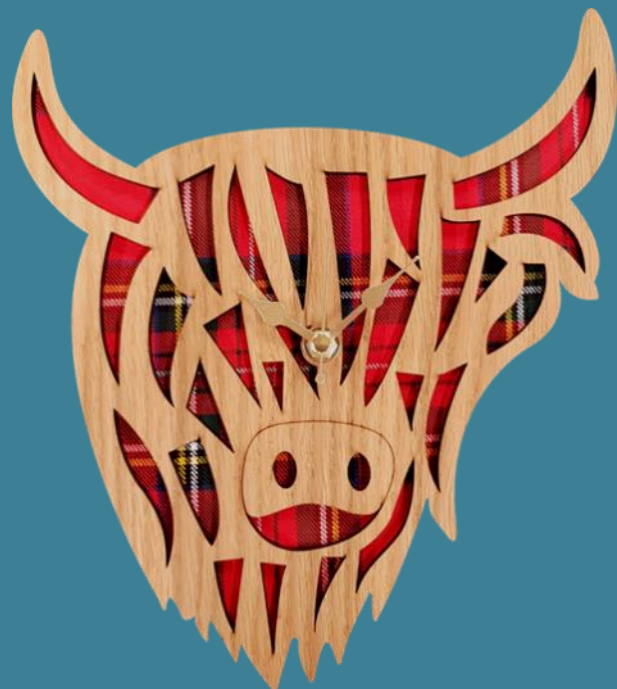

# Clocks

**Forth Bridges Clock—LC07**  
30 cm W x 21 cm H

All our clocks are fully boxed, complete with protective fittings to prevent damage to the clock hands and mechanism during transport.

**Highland Cow Clock—LC14**  
23 cm W x 25 cm H