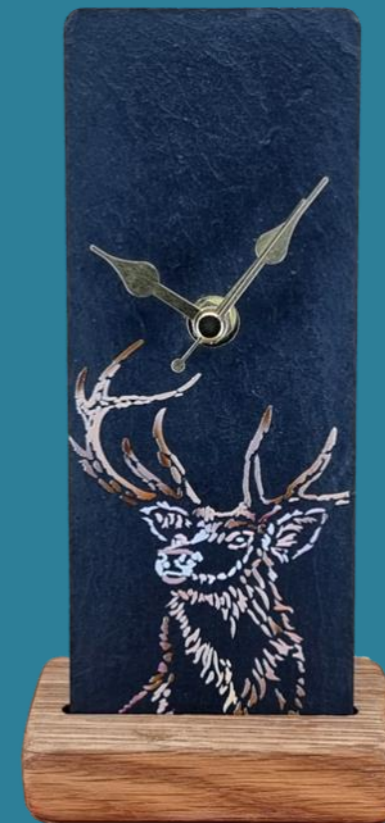

Stag—SOC23